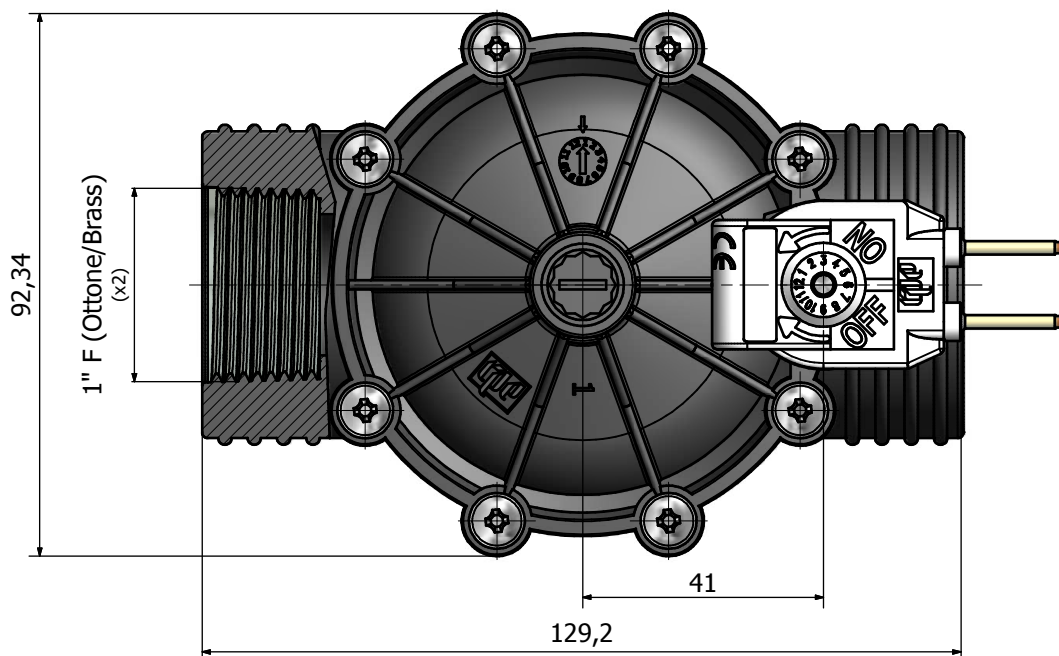

#### HYDRAULIC CONNECTIONS

**Inlet** 1" BSP Female thread  
**Outlet** 1" BSP Female thread

#### ELECTRICAL CONNECTIONS

**Electric connect 1** Male Faston 6,3 x 0,8 mm  
**Electric connect 2** Unipolar cables max 5 m  
**Electric connect 3** Bipolar cables 30 cm

#### APPLICATIONS

The 3rd series with brass threads is designed for irrigation using brass derivations & fittings. Includes the flux regulator. Suitable for wide areas like sport grounds, agricultural areas, as well as for small gardens & balconies.

### Dimension A (mm)

Normalmente chiusa con Faston <i>Normally closed with Faston</i>	45,3
Normalmente chiusa con cavi <i>Normally closed with cables</i>	43,5
Normalmente aperta con Faston <i>Normally open with faston</i>	43,6
Normalmente aperta con cavi <i>Normally open with cables</i>	46,6
Bistabile <i>Latching</i>	45,3