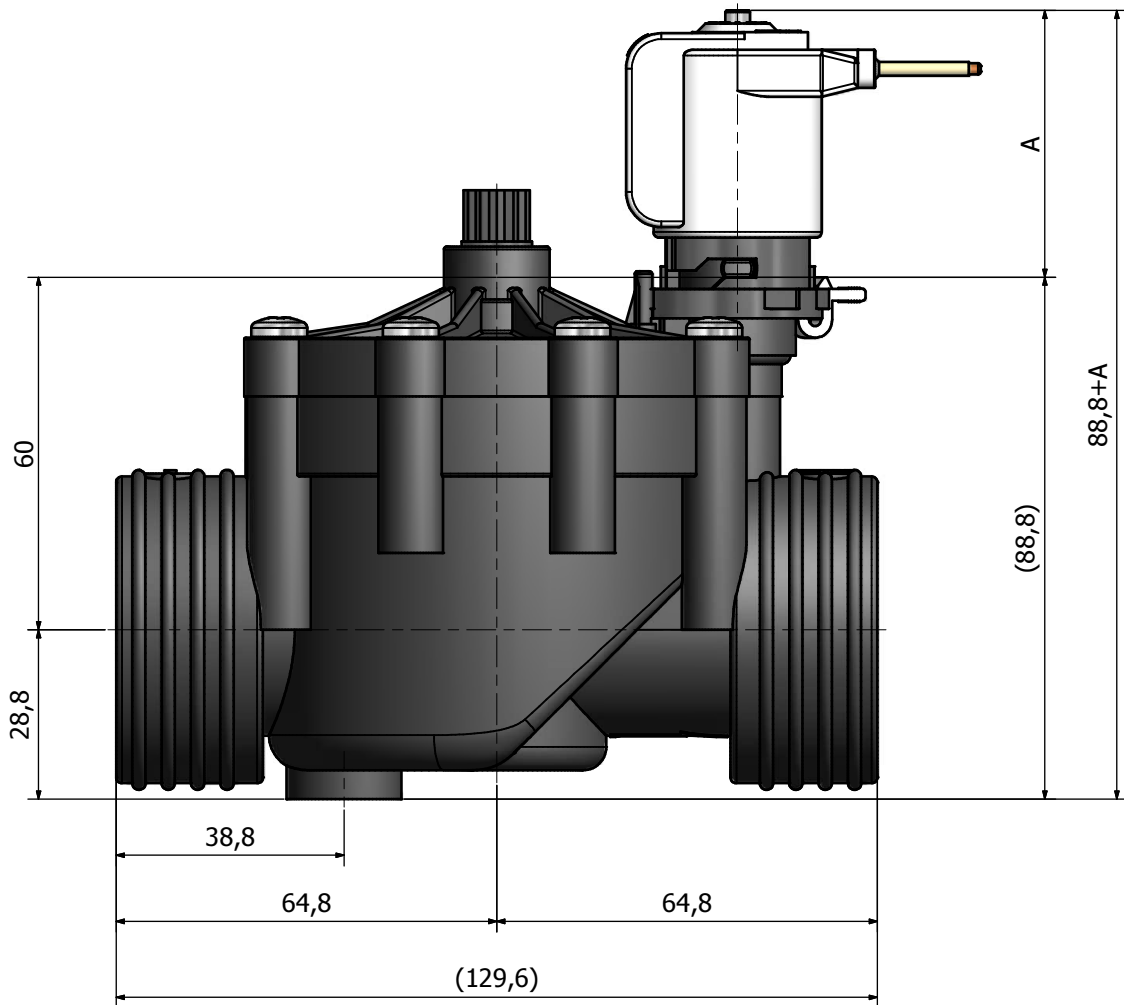

#### HYDRAULIC CONNECTIONS

**Inlet** 1" BSP Female thread  
**Outlet** 1" BSP Female thread

#### ELECTRICAL CONNECTIONS

**Electric connect 1** Male Faston 6,3 x 0,8 mm  
**Electric connect 2** Unipolar cables max 5 m  
**Electric connect 3** Bipolar cables 30 cm

#### APPLICATIONS

The 3rd series with brass threads is designed for irrigation using brass derivations & fittings. Includes the flux regulator. Suitable for wide areas like sport grounds, agricultural areas, as well as for small gardens & balconies.

### Dimension A (mm)

Normalmente chiusa con Faston <i>Normally closed with Faston</i>	45,3
Normalmente chiusa con cavi <i>Normally closed with cables</i>	43,5
Normalmente aperta con Faston <i>Normally open with faston</i>	43,6
Normalmente aperta con cavi <i>Normally open with cables</i>	46,6
Bistabile <i>Latching</i>	45,3